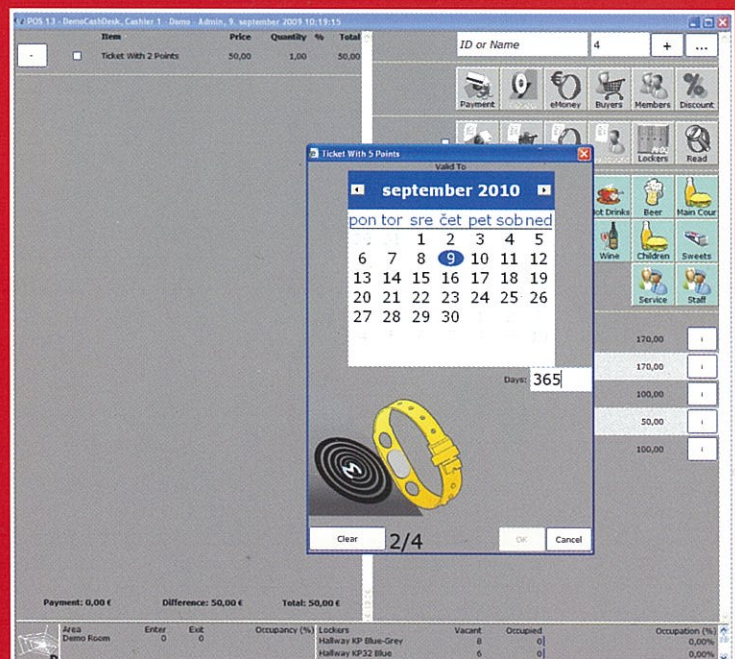

Join Us in the
Network Age

Metra
inženiring d.o.o.

Access Control System

PROBLEM / HAVE YOU NOTICED?

- ◆ NO GUEST FLOW CONTROL
- ◆ UNWANTED VISITORS
- ◆ LOST TICKETS
- ◆ NO DATA ON GUESTS
- ◆ NO EXTRA INCOME

WE OFFER

- ◆ ACCESS CONTROL DESIGNED AND DEVELOPED FOR POOL, SPA, FITNESS, WELLNESS CENTERS, THERMAE...
- ◆ CONTROL OVER GUEST FLOW
- ◆ DIFFERENT ACCESS CONTROL DEVICES FOR OUTSIDE AND INSIDE PASSAGES
- ◆ POSSIBILITY OF RETAINING TICKETS
- ◆ DEPOSIT RETURN
- ◆ POWERFUL WEB BASED SOFTWARE
- ◆ DIFFERENT ANALYSES AND REPORTS

EXTRA POSSIBILITIES

- ◆ CONNECTION TO OTHER ACCESS CONTROL DEVICES
- ◆ CASHLESS VENDING INSIDE CONTROLLED AREA
- ◆ CONNECTION TO ELECTRONIC LOCKERS
- ◆ INTERFACES TO POS AND HIS SOFTWARE
- ◆ WELCOME - WWW.METRA.SI