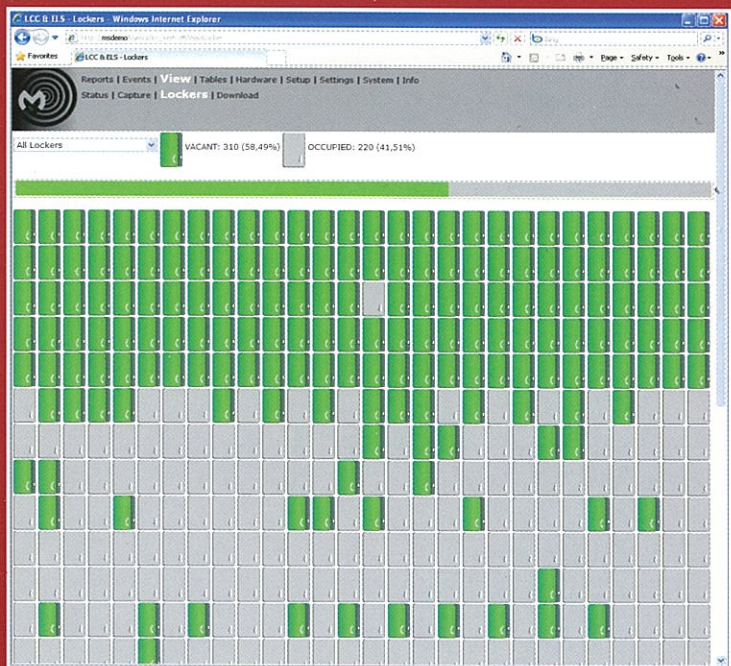

MAY BE USED

- ◆ FOR DIFFERENT LOCKERS IN:
 - POOL,
 - SPORT FACILITIES,
 - LIBRARIES,
 - FACTORIES,
 - SKI RESORTS,
 - SCHOOLS ...
- ◆ TO GAIN EXTRA FUNCTIONALITY BY CONNECTING TO WEB-BASED SOFTWARE
- ◆ TO CHARGE FOR THE LOCKER USAGE
- ◆ TO INTERFACE TO OTHER SOFTWARE
- ◆ TO CONNECT TO ACCESS CONTROL
- ◆ WELCOME - WWW.METRA.SI